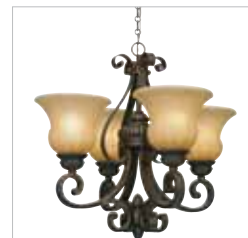

7116-GM4 LC